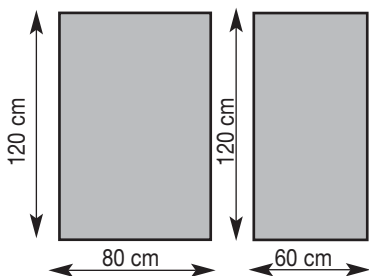

For private as well as professional use, ZENITH is versatile, with a choice of different frames and fabric screens; it can be customized with your own colour, size or artwork.

Wall hanged like a picture frame, vertically, horizontally, 2 , 3 or more depending on the needed correction, side by side or any other configuration based on the 2 standard sizes . For any other size or shape, please ask for a quotation.