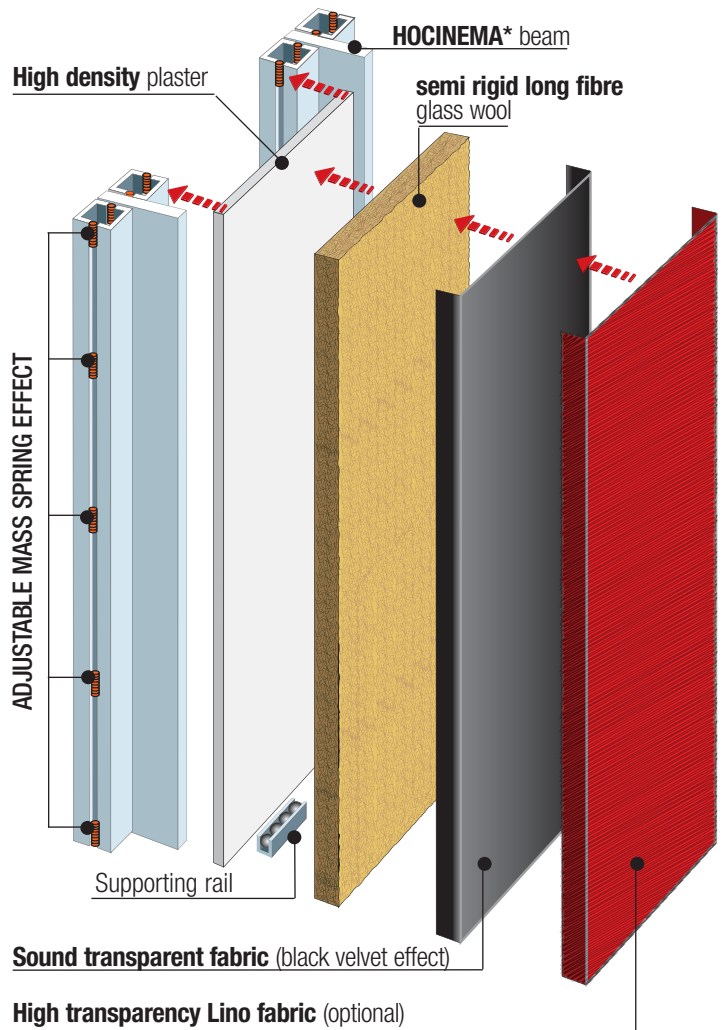

EPIDAURE Panel - HOCINEMA system *

A complete range of colour fabric to cover the acoustic panels and a lot of wooden panel to be integrated between acoustic panels.

HOCINEMA
l'expertise *acoustique*

Acoustic design for home theater business
Contact@hocinema.com

* IDÉAC®patent