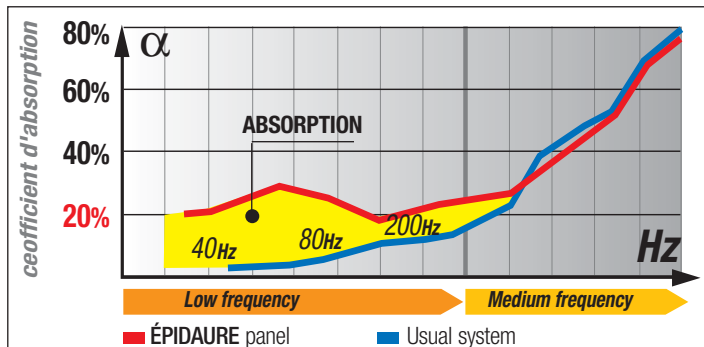

Comfort and insulation :

Thanks to 4 inches thickness EPIDAURE panel system increase room sound and thermal insulation that reduce inconvenience in surrounding rooms and make possible to have a movie late in the evening.

EPIDAURE low frequency resonance absorption is the **only system that is only 4 inches thick with a high absorption coefficient from 30 Hz**. EPIDAURE system is by far more efficient than other usual system. By decreasing low frequency reverberation time it gives more detailed perception of sound sources.