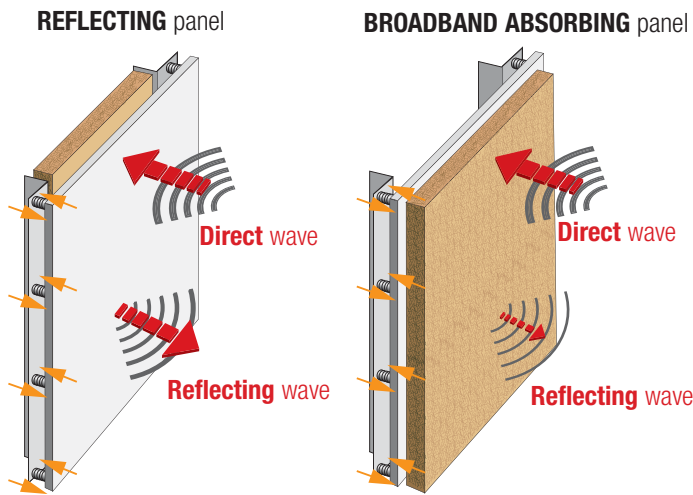

BF absorbent / MF and HF

Fitted with MF and HF reflecting or absorbing function, **EPIDAURE panel keeps absorbing low frequency to the exact room resonant mode**. These high performances make sound field as homogenous as possible what ever is the room size or architecture configuration.