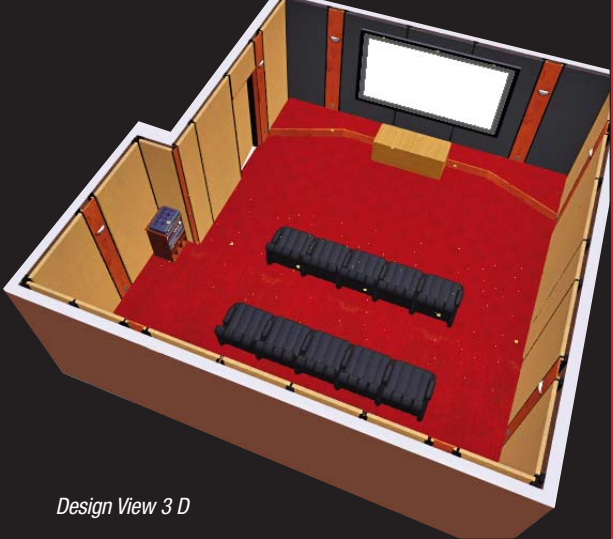

Design View 3 D

All in 1 solution
For a total sound quality

HOCINEMA

Acoustic efficiency :

Create an utmost sound quality to give the real feel of large cinema experience

Aesthetic and practical :

Completely modular setting of panel, make all wiring and speakers invisible. Customised final look with all kind of sound transparent fabric.

Comfort and insulation :

Thanks to 4 inches thickness EPIDAURE panel system increase room sound and thermal insulation that reduce inconvenience in surrounding rooms and make possible to have a movie late in the evening.

Perfect sound quality and tailor made acoustic design with **EPIDAURE** acoustic panel system thanks to innovative patent that allow to tune panel damping effect individually adjusted to room resonant modes.